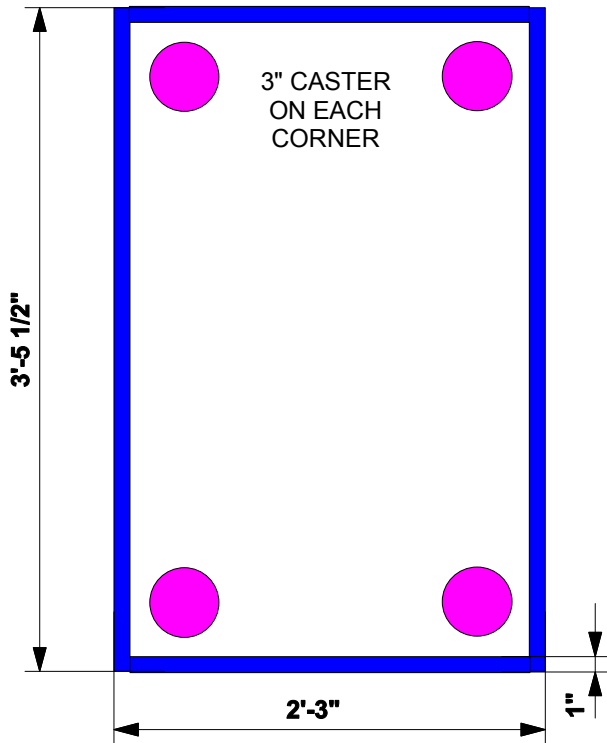

BUILD: SIX SEPARATOR BARS

TOP VIEW
2'3" x 3'5.5" PLATFORM; 3" CASTERS ON BOTTOM;
1" LIP AROUND ENTIRE TOP OF PLATFORM

BUILD: TWO PLATFORMS

SIDE VIEW
LOUDSPEAKERS TRAVEL FACE DOWN
WITH THREE 3" x 25" PIECE OF 3/4" PLYWOOD
SEPARATING TOP FROM BOTTOM