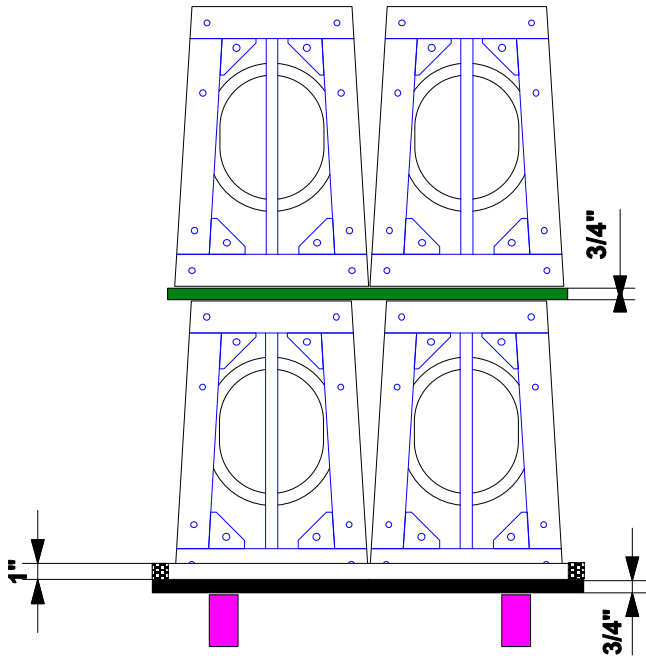

FRONT VIEW
LOUDSPEAKERS WILL BE SECURED
WITH RATCHET STRAP OVER
ENTIRE ASSEMBLY

WICKED

SHIZ COMPANY
Sound: Tony Meola © 2005
Director: Joe Mantello
Shop: PRG
Drawn: KH
Date: 11. April, 2005

DWG: M2D DOLLIES (SHIZ)

BUILD: SIX SEPARATOR BARS

TOP VIEW
2'3" x 3'5.5" PLATFORM; 3" CASTERS ON BOTTOM;
1" LIP AROUND ENTIRE TOP OF PLATFORM

BUILD: TWO PLATFORMS

SIDE VIEW
LOUDSPEAKERS TRAVEL FACE DOWN
WITH THREE 3" x 25" PIECE OF 3/4" PLYWOOD
SEPARATING TOP FROM BOTTOM