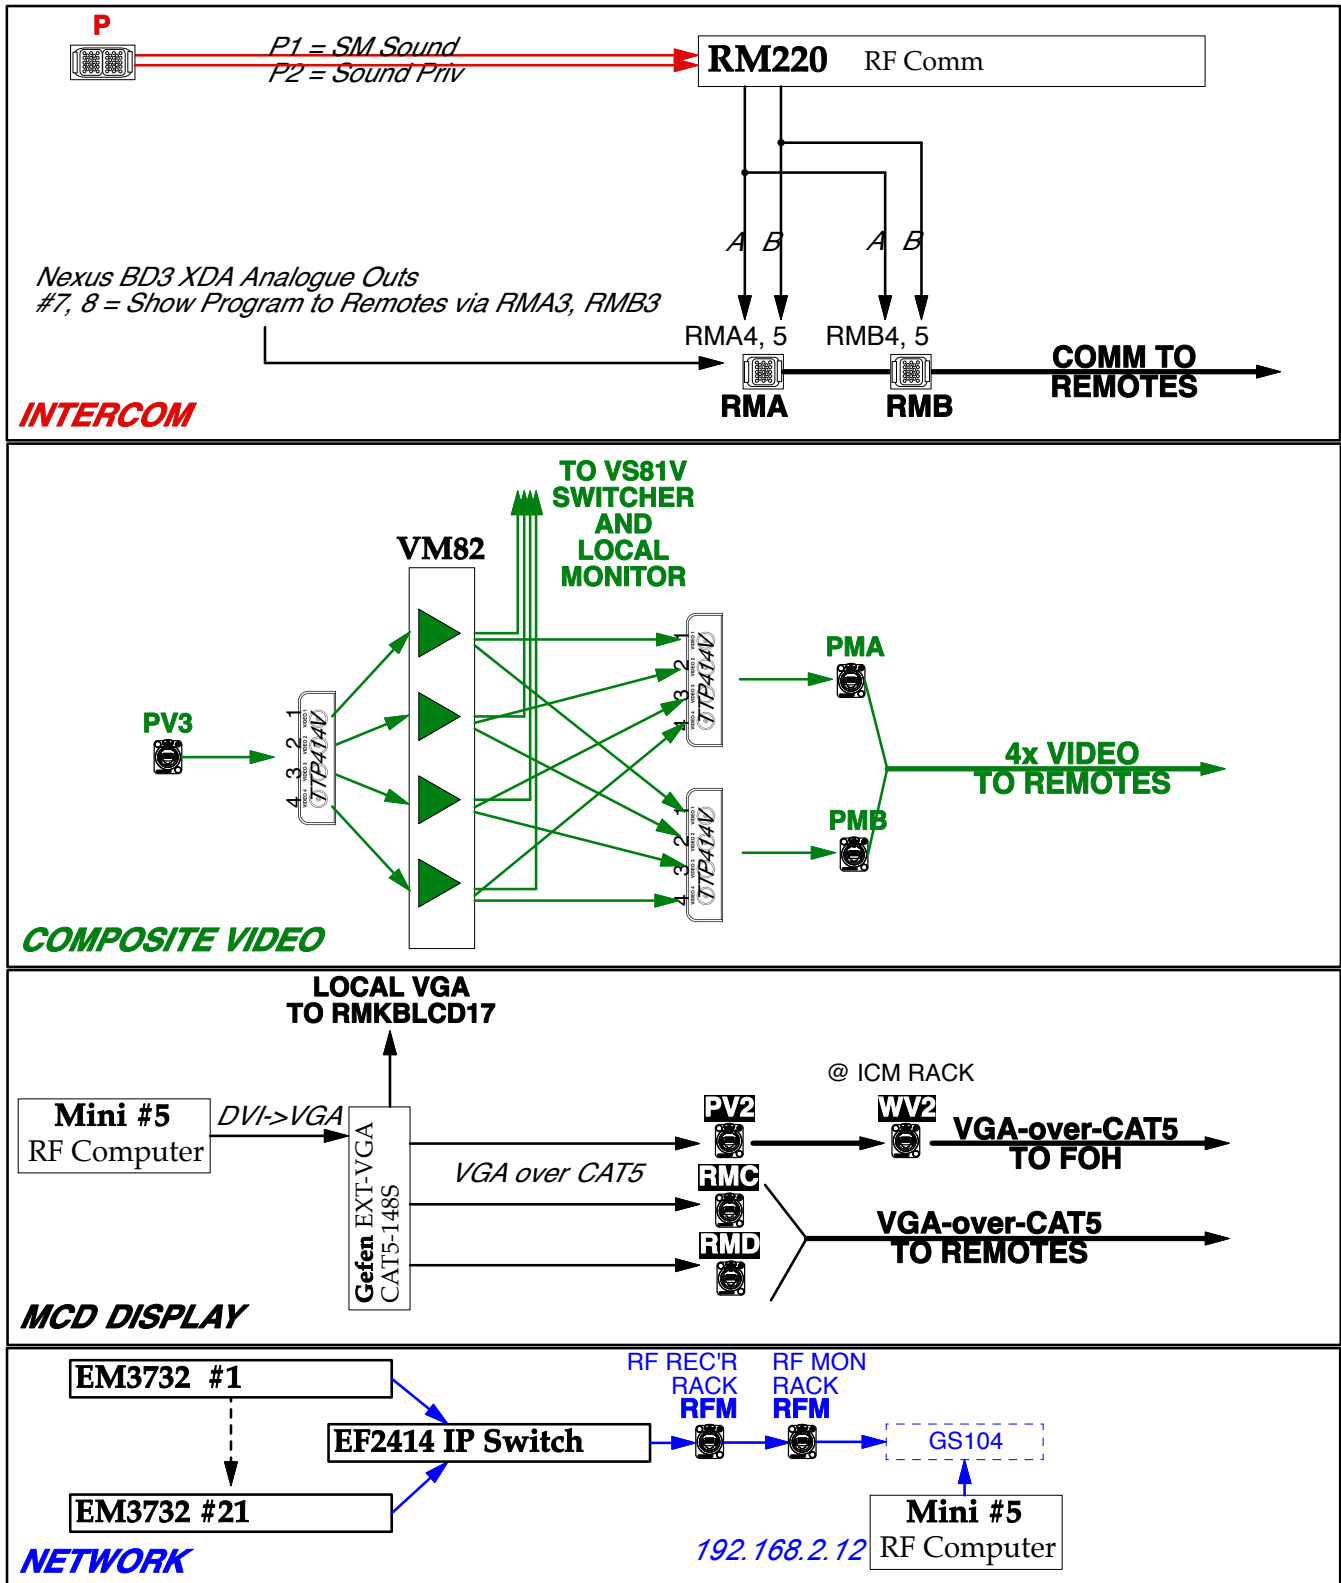

RF MONITOR RACK COMM/VIDEO/NET DETAIL

Notes:

- Please do not install vent panels in blank space unless specified as a vent drawing.
- Please do not tie-wrap non-removable power cords together.
- Please do not cover empty holes in MDP (Stek) panels.
- Please mount all multicable blocks with two keys UP!

WICKED

SECOND NATIONAL TOUR
 Sound: Tony Meola © 2008
 Shop: PRG Audio
 Drawn: KH 81.34T2
 Date: 02. November, 2008

DWG: RF MON DETAIL