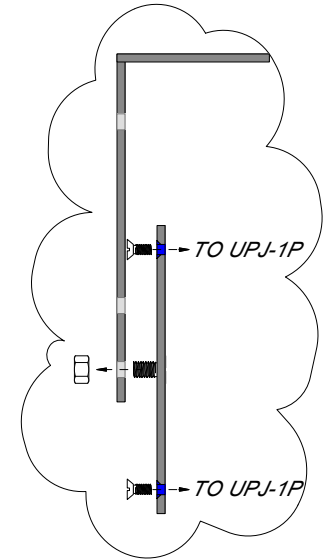

# UPJ HORIZONTAL YOKES

**ALL HOLES 1/2" (12.7mm) UNLESS OTHERWISE NOTED.**

<h2 style="margin: 0;">WICKED</h2>	<b>WORLDWIDE</b> Sound: Tony Meola © 2006 Director: Joe Mantello Drawn: KH Datum: 17. April, 2006
	DWG: UPJ YOKES