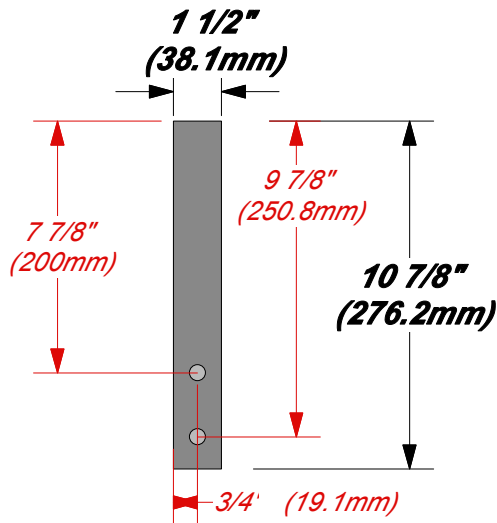

# UPJ HORIZONTAL YOKES

**ALL HOLES 1/2" (12.7mm) UNLESS OTHERWISE NOTED.**

<h2 style="margin: 0;">WICKED</h2>	<b>WORLDWIDE</b> Sound: Tony Meola © 2006 Director: Joe Mantello Drawn: KH Datum: 17. April, 2006
	DWG: UPJ YOKES