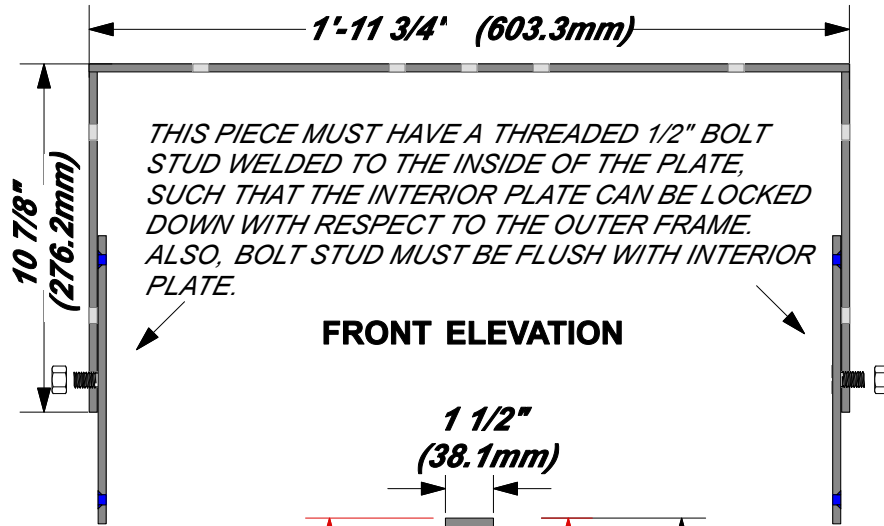

# UPJ HORIZONTAL YOKES

**ALL HOLES 1/2" (12.7mm) UNLESS OTHERWISE NOTED.**

<h2 style="margin: 0;">WICKED</h2>	<b>WORLDWIDE</b> Sound: Tony Meola © 2006 Director: Joe Mantello Drawn: KH Datum: 17. April, 2006
	DWG: UPJ YOKES