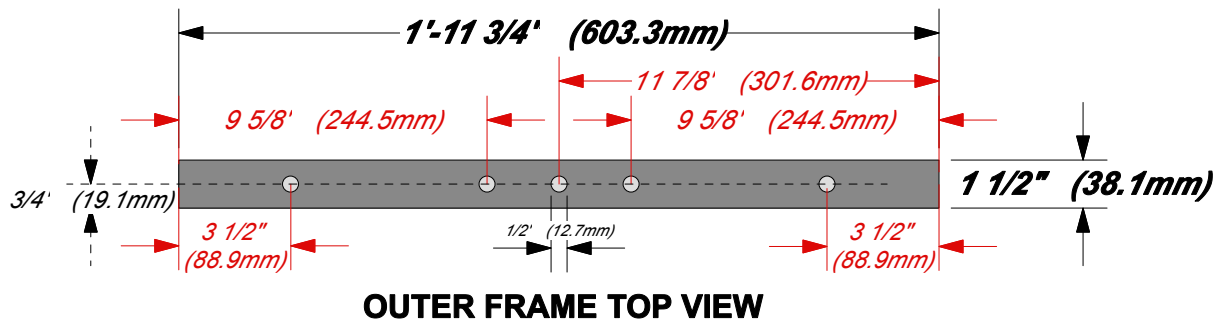

# UPJ HORIZONTAL YOKES

**ALL HOLES 1/2" (12.7mm) UNLESS OTHERWISE NOTED.**

<h2 style="margin: 0;">WICKED</h2>	<b>WORLDWIDE</b> Sound: Tony Meola © 2006 Director: Joe Mantello Drawn: KH Datum: 17. April, 2006
	DWG: UPJ YOKES