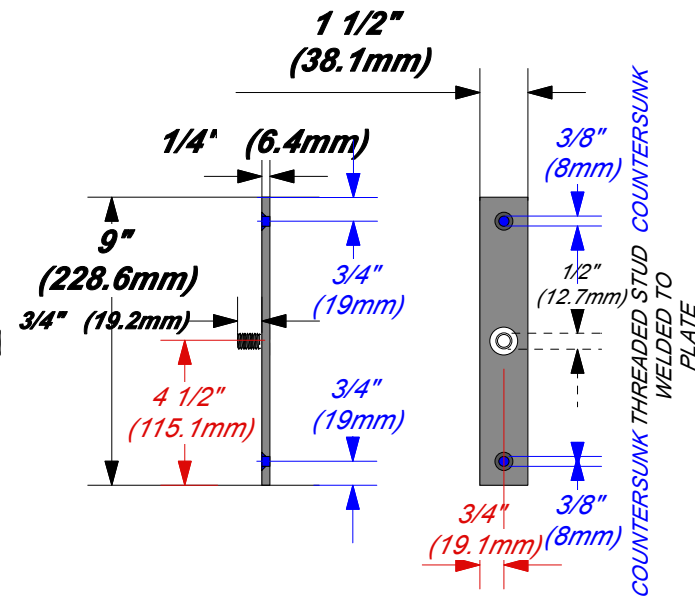

# UPJ HORIZONTAL YOKES

**ALL HOLES 1/2" (12.7mm) UNLESS OTHERWISE NOTED.**

<h2 style="margin: 0;">WICKED</h2>	<b>WORLDWIDE</b> Sound: Tony Meola © 2006 Director: Joe Mantello Drawn: KH Datum: 17. April, 2006
	DWG: UPJ YOKES