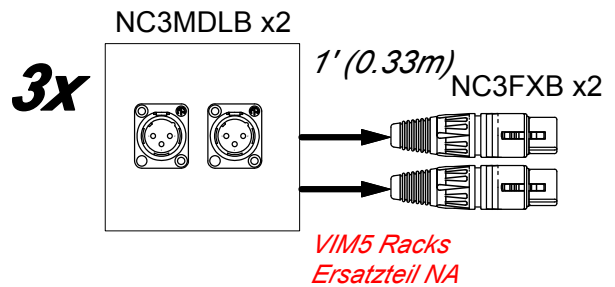

# PRG BUILD: CUSTOM AUDIO PANELS

1x XLR-F to 6x XLR-M panel-mount parallel panel

*RMS @ Mult Distro  
FOH Surr PD  
Ersatzteil NA*

NOTE: These are pretty straightforward, and in my opinion do not need to be constructed by Wireworks; however, if you choose to do so, then go for it, but I just think it's cheaper to do it yourselves.