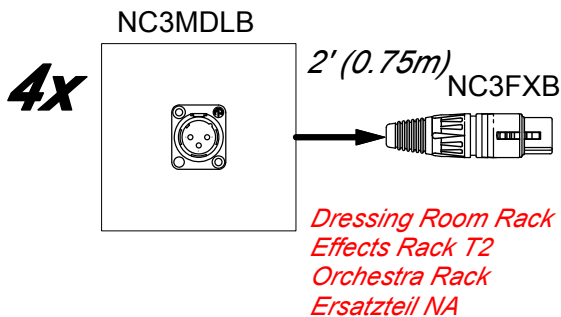

# PRG BUILD: CUSTOM AUDIO PANELS

1x XLR-F to 6x XLR-M panel-mount parallel panel

*RMS @ Mult Distro  
FOH Surr PD  
Ersatzteil NA*

NOTE: These are pretty straightforward, and in my opinion do not need to be constructed by Wireworks; however, if you choose to do so, then go for it, but I just think it's cheaper to do it yourselves.