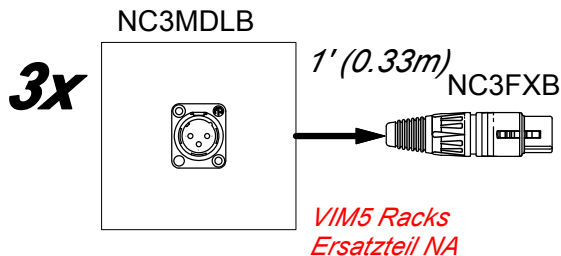

# PRG BUILD: CUSTOM AUDIO PANELS

1x XLR-F to 6x XLR-M panel-mount parallel panel

*RMS @ Mult Distro  
FOH Surr PD  
Ersatzteil NA*

NOTE: These are pretty straightforward, and in my opinion do not need to be constructed by Wireworks; however, if you choose to do so, then go for it, but I just think it's cheaper to do it yourselves.