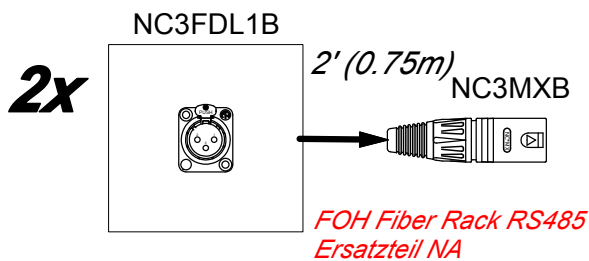

# PRG BUILD: CUSTOM AUDIO PANELS

1x XLR-F to 6x XLR-M panel-mount parallel panel

*RMS @ Mult Distro  
FOH Surr PD  
Ersatzteil NA*

NOTE: These are pretty straightforward, and in my opinion do not need to be constructed by Wireworks; however, if you choose to do so, then go for it, but I just think it's cheaper to do it yourselves.