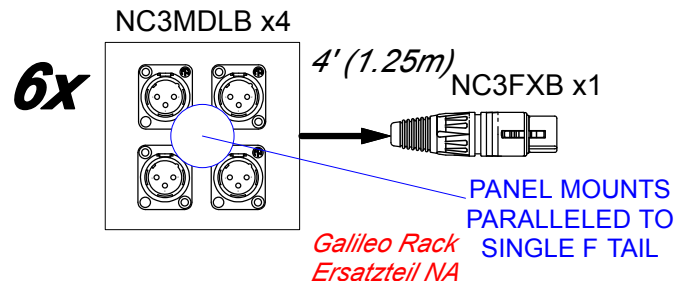

# PRG BUILD: CUSTOM AUDIO PANELS

1x XLR-F to 6x XLR-M panel-mount parallel panel

*RMS @ Mult Distro  
FOH Surr PD  
Ersatzteil NA*

NOTE: These are pretty straightforward, and in my opinion do not need to be constructed by Wireworks; however, if you choose to do so, then go for it, but I just think it's cheaper to do it yourselves.