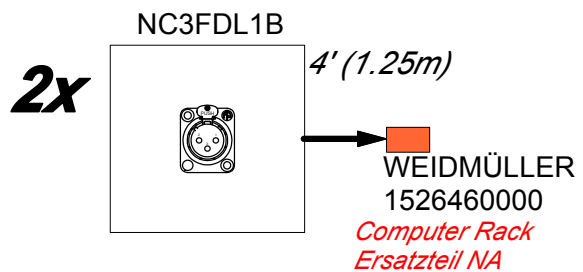

# PRG BUILD: CUSTOM AUDIO PANELS

1x XLR-F to 6x XLR-M panel-mount parallel panel

*RMS @ Mult Distro  
FOH Surr PD  
Ersatzteil NA*

NOTE: These are pretty straightforward, and in my opinion do not need to be constructed by Wireworks; however, if you choose to do so, then go for it, but I just think it's cheaper to do it yourselves.