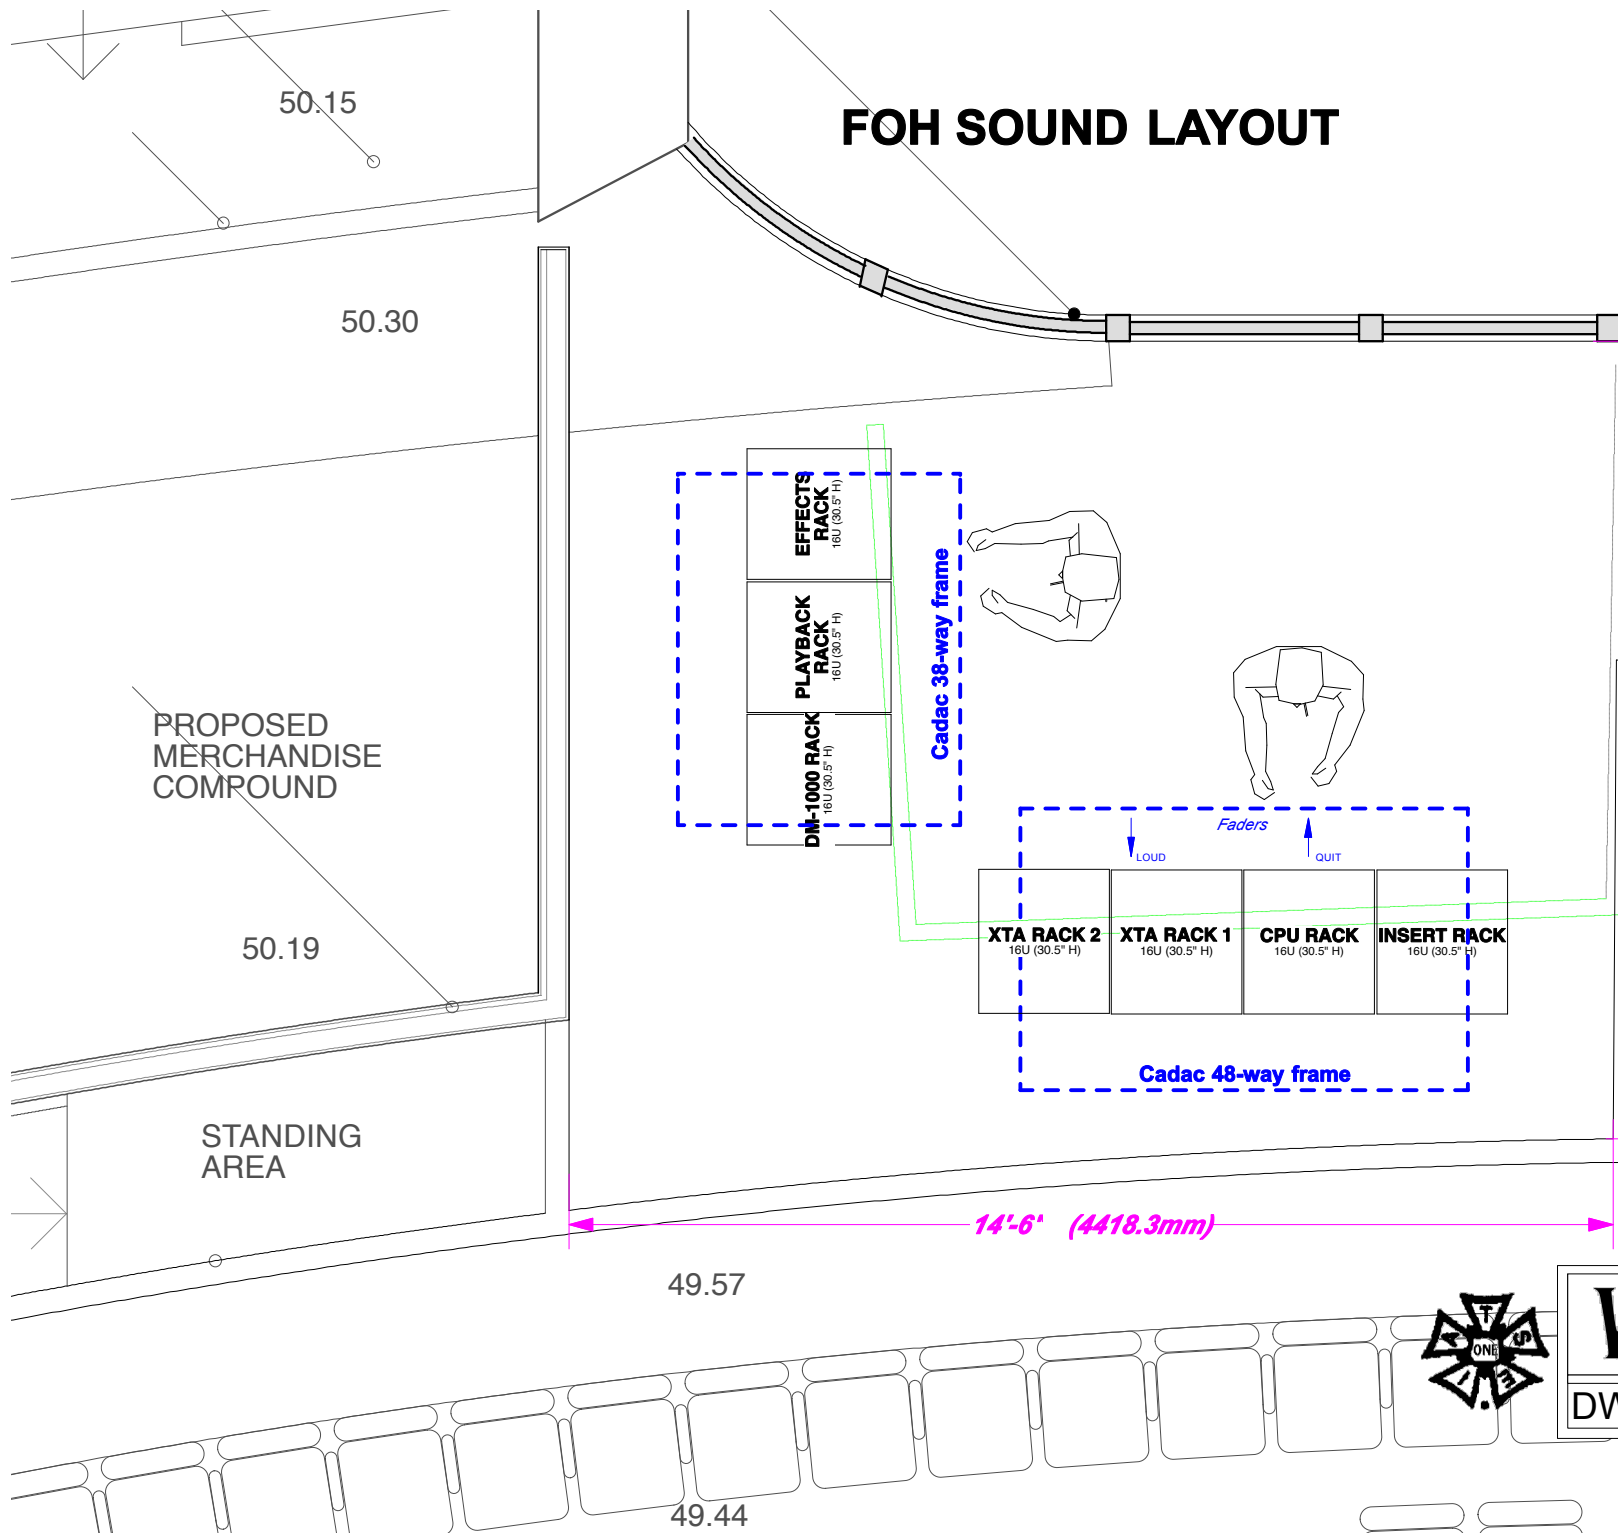

# FOH SOUND LAYOUT

11'-1" (3377.8mm)

14'-6" (4418.3mm)

	<b>LONDON COMPANY</b> Sound: Tony Meola © 2006 Director: Joe Mantello Drawn: KH Datum: 19. May, 2006
	<b>DWG: FOH LAYOUT</b>